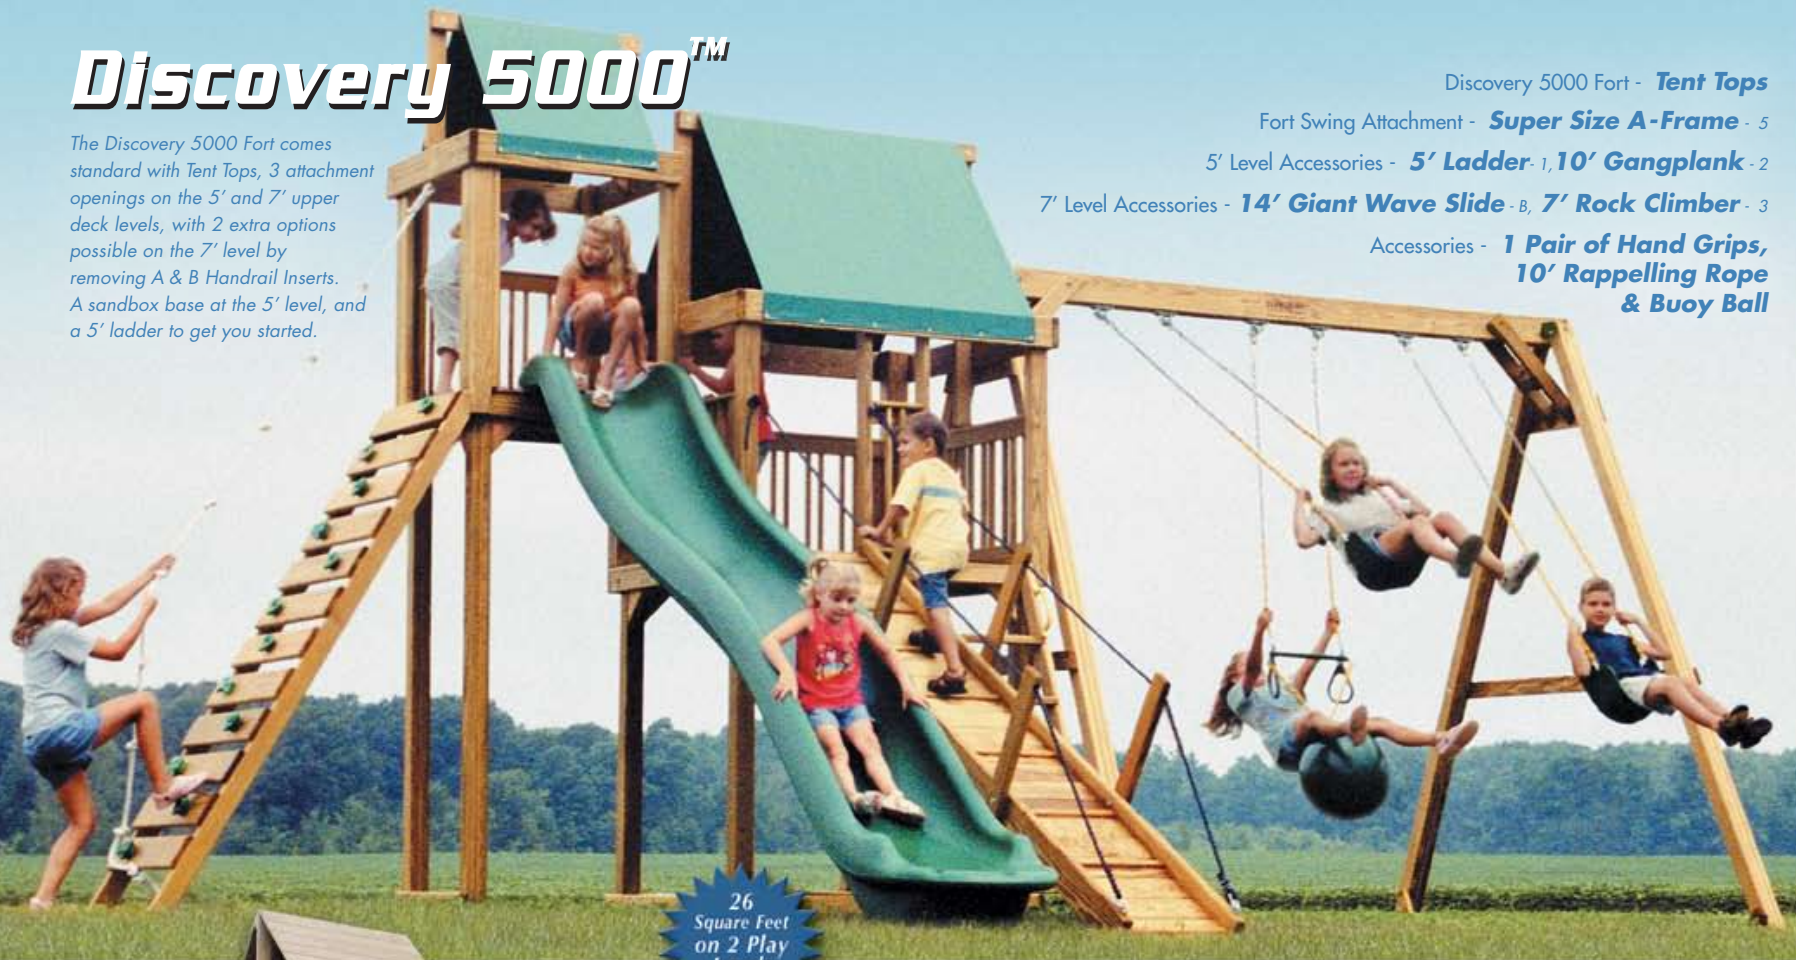

Discovery 5000™

The Discovery 5000 Fort comes standard with Tent Tops, 3 attachment openings on the 5' and 7' upper deck levels, with 2 extra options possible on the 7' level by removing A & B Handrail Inserts. A sandbox base at the 5' level, and a 5' ladder to get you started.

26 Square Feet on 2 Play Levels

Discovery 5000 Fort - **Tent Tops**

Fort Swing Attachment - **Super Size A-Frame** - 5

5' Level Accessories - **5' Ladder** - 1, **10' Gangplank** - 2

7' Level Accessories - **14' Giant Wave Slide** - B, **7' Rock Climber** - 3

~SANDBOX AREA~
Distinct numbered areas for safety handrail placement #5 option for picnic table, sandbox cover or deck C area for trapeze bar, infant swing or toddler swing

DESIGN YOUR OWN!

- SIMPLE
- FUN
- EASY

Discovery 5000 with solid wood roofs

Built Solid... UltraBuilt!

Slides, Swings and Rock Climbers are but a few of the many choices you have to customize your playset.

DESIGN YOUR OWN ULTRA BUILT

Discovery 5000