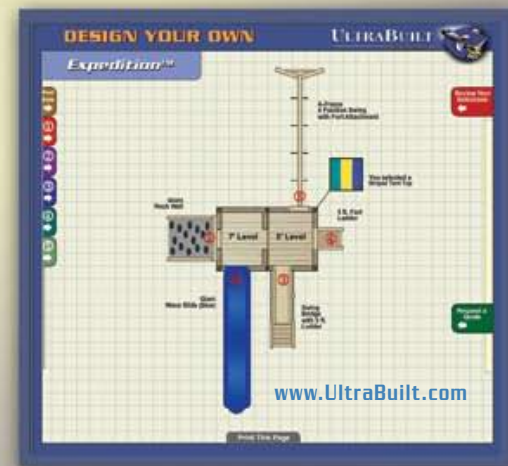

Expedition™

The Expedition Fort comes standard with a Tent Top, 5 attachment openings on the 5' and 7' upper deck levels, a large sandbox base, and a 5' ladder to get you started.

Expedition Fort - **Tent Top**

SANDBOX AREA - Distinct numbered areas for safety handrail placement. A & B options for picnic table, sandbox cover or deck

Expedition with solid wood roof

UltraBuilt forts are so sturdy, even mom and dad can climb aboard.

38 Square Feet on 2 Play Levels

Design made simple at: www.ultrabuilt.com

DESIGN YOUR OWN!
SIMPLE FUN EASY

Sturdy triple beam construction

www.UltraBuilt.com

Built rock solid...
for years of
imaginative fun!