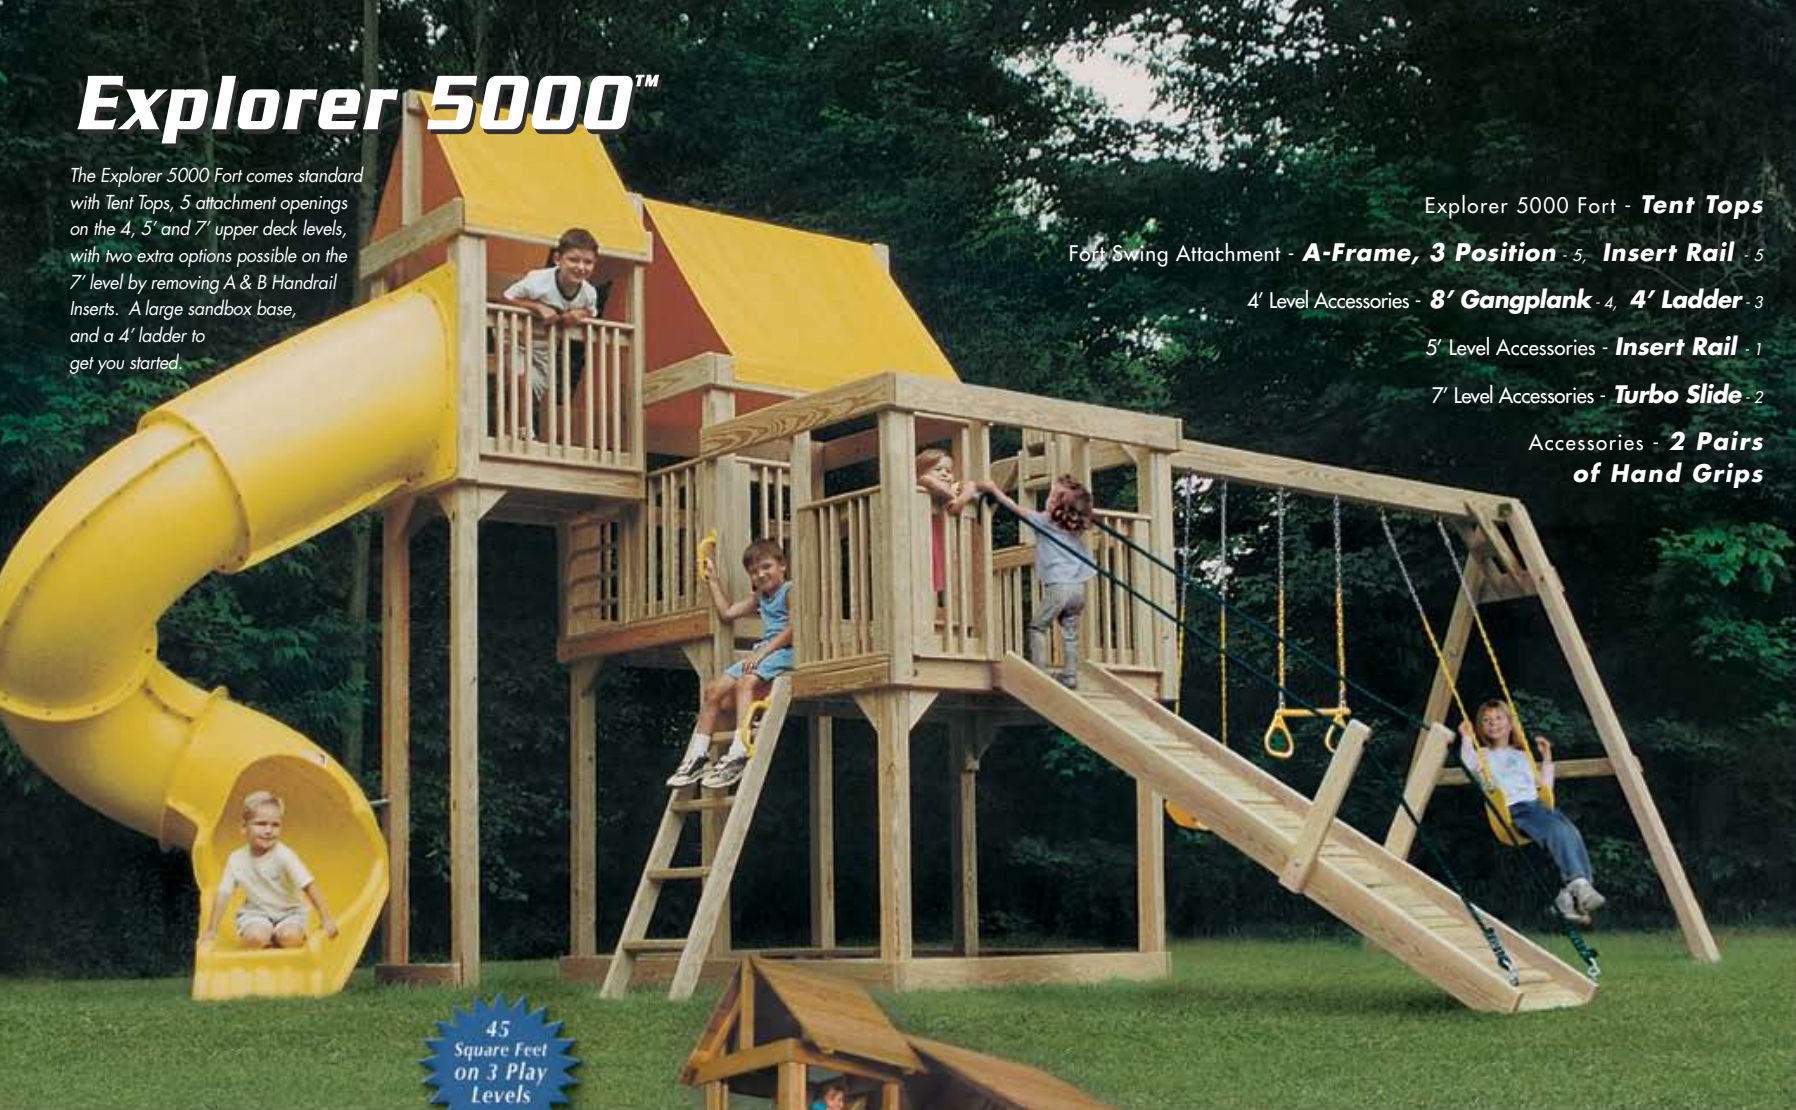

Explorer 5000™

The Explorer 5000 Fort comes standard with Tent Tops, 5 attachment openings on the 4', 5' and 7' upper deck levels, with two extra options possible on the 7' level by removing A & B Handrail Inserts. A large sandbox base, and a 4' ladder to get you started.

45 Square Feet on 3 Play Levels

Explorer 5000 Fort - **Tent Tops**

Fort Swing Attachment - **A-Frame, 3 Position** - 5, **Insert Rail** - 5

4' Level Accessories - **8' Gangplank** - 4, **4' Ladder** - 3

5' Level Accessories - **Insert Rail** - 1

7' Level Accessories - **Turbo Slide** - 2

Accessories - **2 Pairs of Hand Grips**

Explorer 5000

Openings A&B can be created by removing Handrail Insert
1-4' Ladder included for opening 3, 4 or 5

DESIGN YOUR OWN!

✓ SIMPLE ✓ FUN ✓ EASY

Wow, UltraBuilt playsets are excellent! Love all the options, attention to detail and safety.
J.H., Louisville, KY

Explorer 5000 with solid wood roofs

DESIGN YOUR OWN

ULTRABUILT

Explorer 5000™