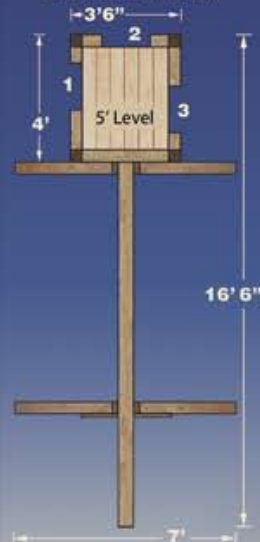

Observer Swing Set™

The Observer comes standard with a Tent Top, 3 attachment openings on the 5' deck level, and a 5' ladder to get you started.

13 Square Foot Play Level

Observer Swing Set - A-Frame, **3XP with disk**, Tent Top Color - **Green**

5' Level Accessories - **5' Ladder** - 3, **5' Rock Climber** - 2, **10' Wave Slide** - 1

Accessories - **1 Pair of Hand Grips**, **Pirate Wheel** & **8' Rappelling Rope**

Observer Swing Set™

As shown with the 3XP

~UPPER LEVEL~

With numbered openings for precise attachment placement

1 - 5' Ladder included for opening 1, 2 or 3

~Swing Set~

Choose 2, 3, 4 Position or 3XP Swingset

The 3XP Swing Set has an extended beam for added fun with a Tire Swing, Disk Swing or Babysitter's Swing