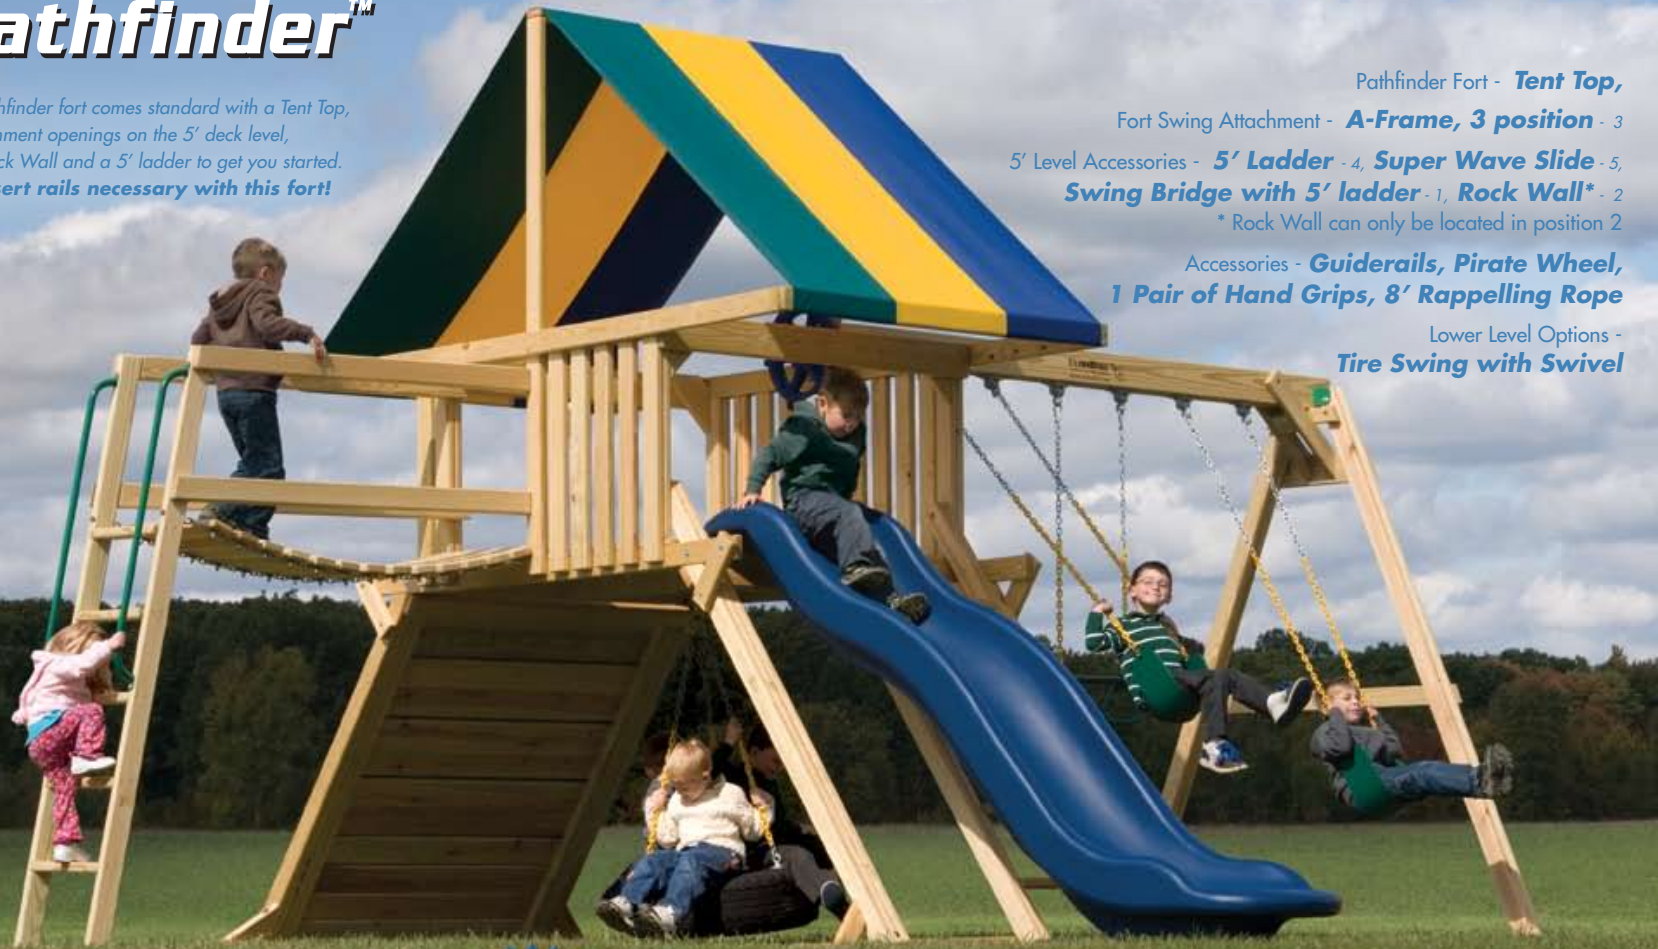

# Pathfinder™

The Pathfinder fort comes standard with a Tent Top, 2 attachment openings on the 5' deck level, a 5' Rock Wall and a 5' ladder to get you started. **No insert rails necessary with this fort!**

23  
Square Feet  
Play  
Level

Pathfinder Fort - **Tent Top**,

Fort Swing Attachment - **A-Frame, 3 position** - 3

5' Level Accessories - **5' Ladder** - 4, **Super Wave Slide** - 5,  
**Swing Bridge with 5' ladder** - 1, **Rock Wall\*** - 2

## Pathfinder

-UPPER LEVEL-

With numbered openings for precise attachment placement  
1 - 5' Ladder included for opening 1, 4 or 5

\* Optional Tire Swing can be attached under Fort Deck

**DESIGN  
YOUR  
OWN!**

## Built for years of rugged play!

UltraBuilt's Spacelink offers you the unique flexibility to grow your playset for maximum fun. With ample space for accessories like the punching bag or tire swing, as shown above.