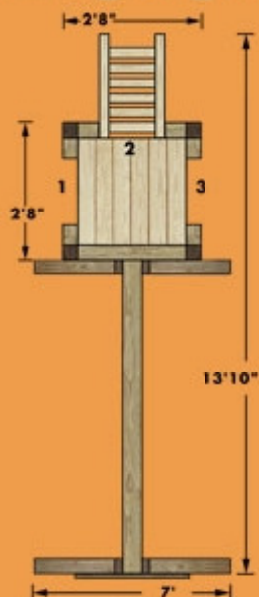

## DESIGN YOUR OWN!

✓ SIMPLE ✓ FUN ✓ EASY

~UPPER LEVEL~  
With numbered opening for precise attachment placement  
1 - 5' Ladder included for opening 2  
~Swing Set~  
Choose 2, 3, 4 Position or 3XP Swingset

The Pioneer comes standard with a Tent Top, 2 attachment openings on the 5' deck level, and a 5' ladder to get you started.

Pioneer Swing Set - A-Frame - 3 position  
Tent Top Color - Yellow  
5' Level Accessories - 5' Ladder - 3, Wave Slide - 1  
Accessories - 1 Pair of Hand Grips