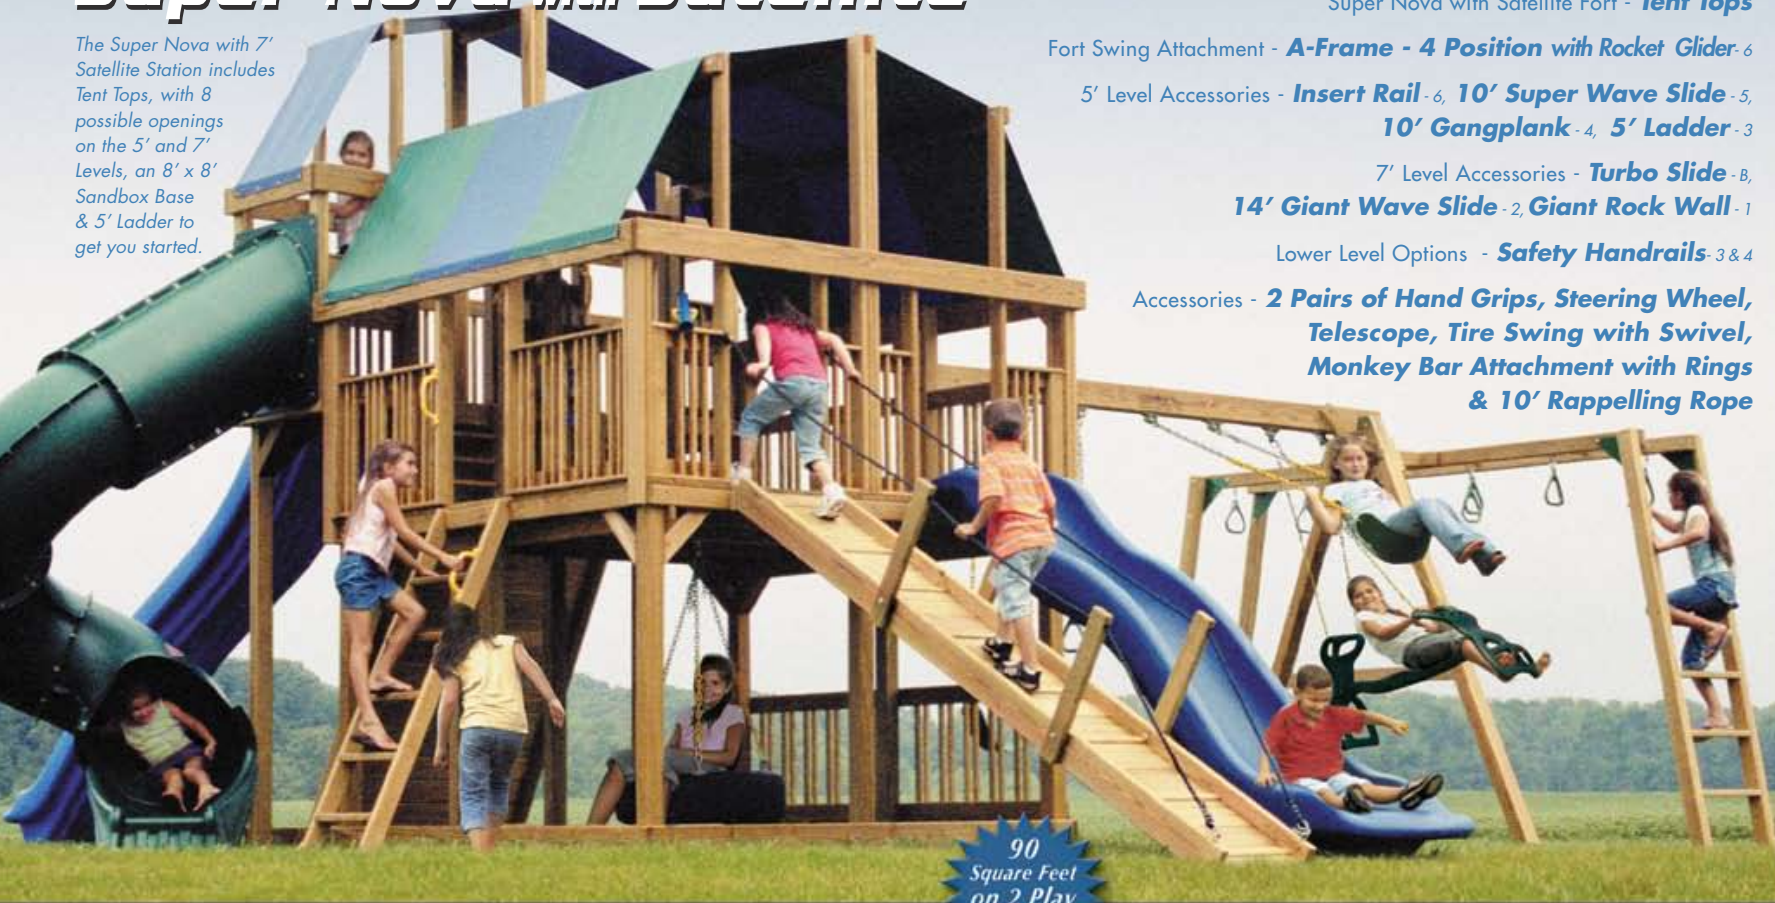

Super Nova with Satellite™

The Super Nova with 7' Satellite Station includes Tent Tops, with 8 possible openings on the 5' and 7' Levels, an 8' x 8' Sandbox Base & 5' Ladder to get you started.

90 Square Feet on 2 Play Levels

This fort offers it all. Options galore and 90 square feet of non-stop thrills in your backyard!

Back View of Super Nova

Super Nova with Satellite Fort - **Tent Tops**

Fort Swing Attachment - **A-Frame - 4 Position with Rocket Glider - 6**

5' Level Accessories - **Insert Rail - 6, 10' Super Wave Slide - 5, 10' Gangplank - 4, 5' Ladder - 3**

7' Level Accessories - **Turbo Slide - B, 14' Giant Wave Slide - 2, Giant Rock Wall - 1**

Lower Level Options - **Safety Handrails - 3 & 4**

Accessories - **2 Pairs of Hand Grips, Steering Wheel, Telescope, Tire Swing with Swivel, Monkey Bar Attachment with Rings & 10' Rappelling Rope**

Super Nova with Satellite

~UPPER LEVEL~
With numbered openings for precise attachment placement
1 - 5' Ladder included for any opening