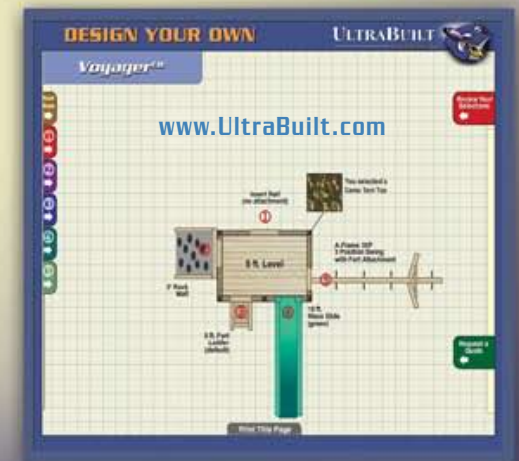

DESIGN YOUR OWN!

- SIMPLE
- FUN
- EASY

38
Square Foot
Play Level

Voyager with solid wood roof

Parents,
grandparents
and kids all
agree...

Voyager™

with Half ClubHouse/
Porch Package

Make your child's dreams come true...
with an
UltraBuilt "play space designed by you!"

DESIGN
YOUR
OWN!

☑ SIMPLE ☑ FUN ☑ EASY

You can choose the Half ClubHouse/Porch, shown above or a full ClubHouse Package.

"We love our UltraBuilt play equipment, easy to assemble (yet sturdy), made from safe materials, it looks great and natural in our yard. Even after many years our children have not tired of it but keep inventing new ways to play.